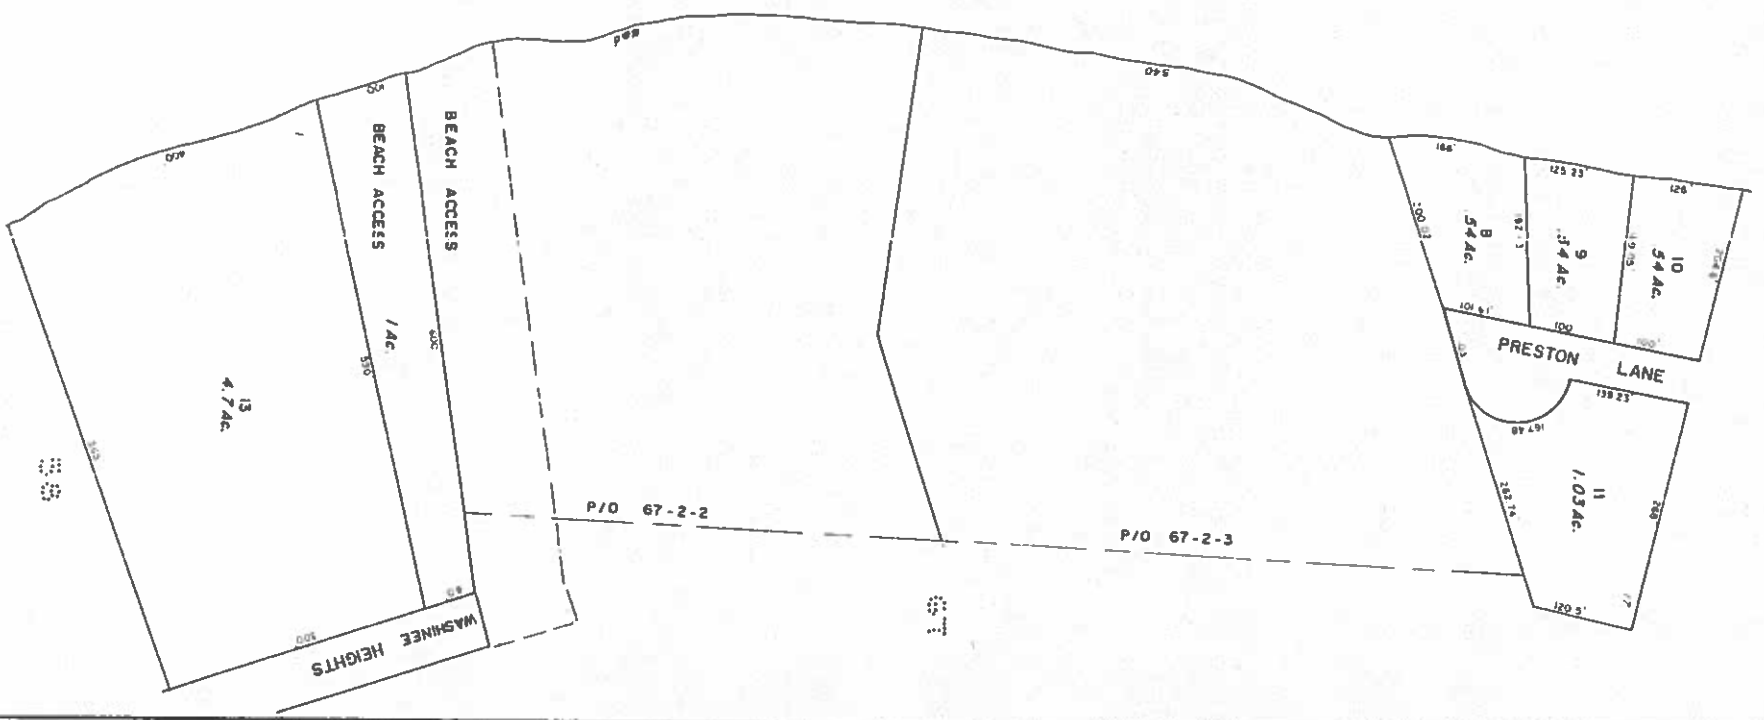

REVISED MARCH 2016

NOT TO BE USED FOR CONVEYANCES
FOR ASSESSMENT PURPOSES ONLY
NOT A TRUE SURVEY

PARCEL NUMBERS 1
ADJACENT MAPS 2
MATCH LINE

For Assessment Purposes
Not to be used for Conveyances

Washinee Lake

PROPERTY MAP
TOWN OF SALISBURY
UTC-HFIELD COUNTY, CONNECTICUT
PREPARED BY JAMES W. SEWALL COMPANY
OLD TOWN, MAINE
SCALE 1 INCH = 100 FEET