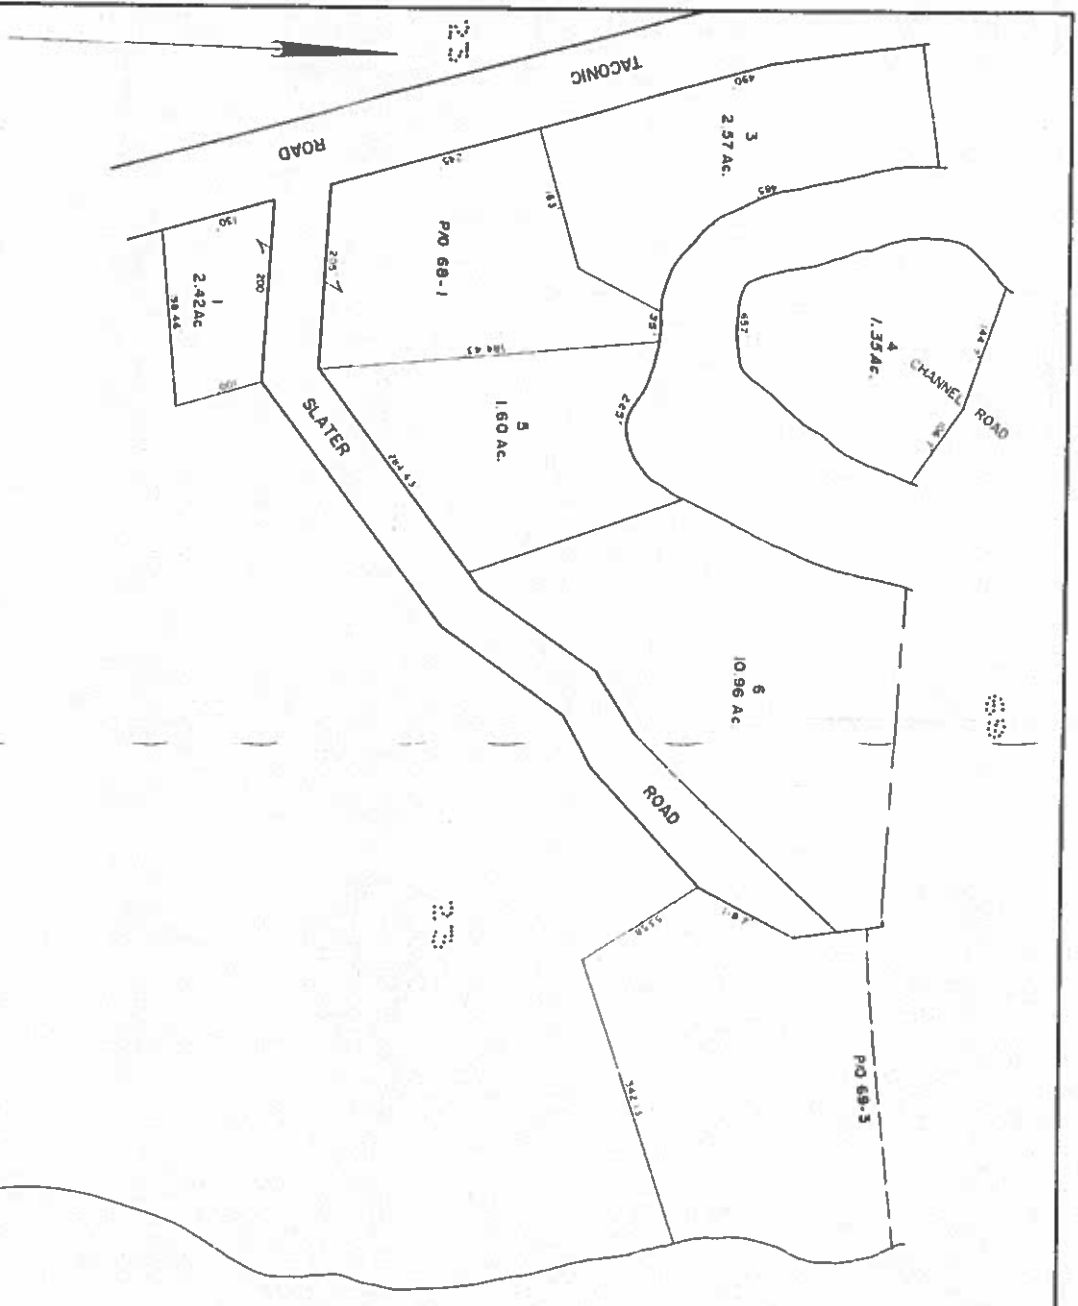

REVISED MARCH 2016

NOT TO BE USED FOR CONVEYANCES
FOR ASSESSMENT PURPOSES ONLY
NOT A TRUE SURVEY

PARCEL NUMBERS 1
ADJACENT MAPS 2
MATCH LINE

For Assessment Purposes
Not to be used for Conveyances

Washinee Lake

PROPERTY MAP
TOWN OF SALISBURY
UTC-HFIELD COUNTY, CONNECTICUT
PREPARED BY JAMES W. SEWALL COMPANY
OLD TOWN, MAINE
SCALE 1 INCH = 100 FEET