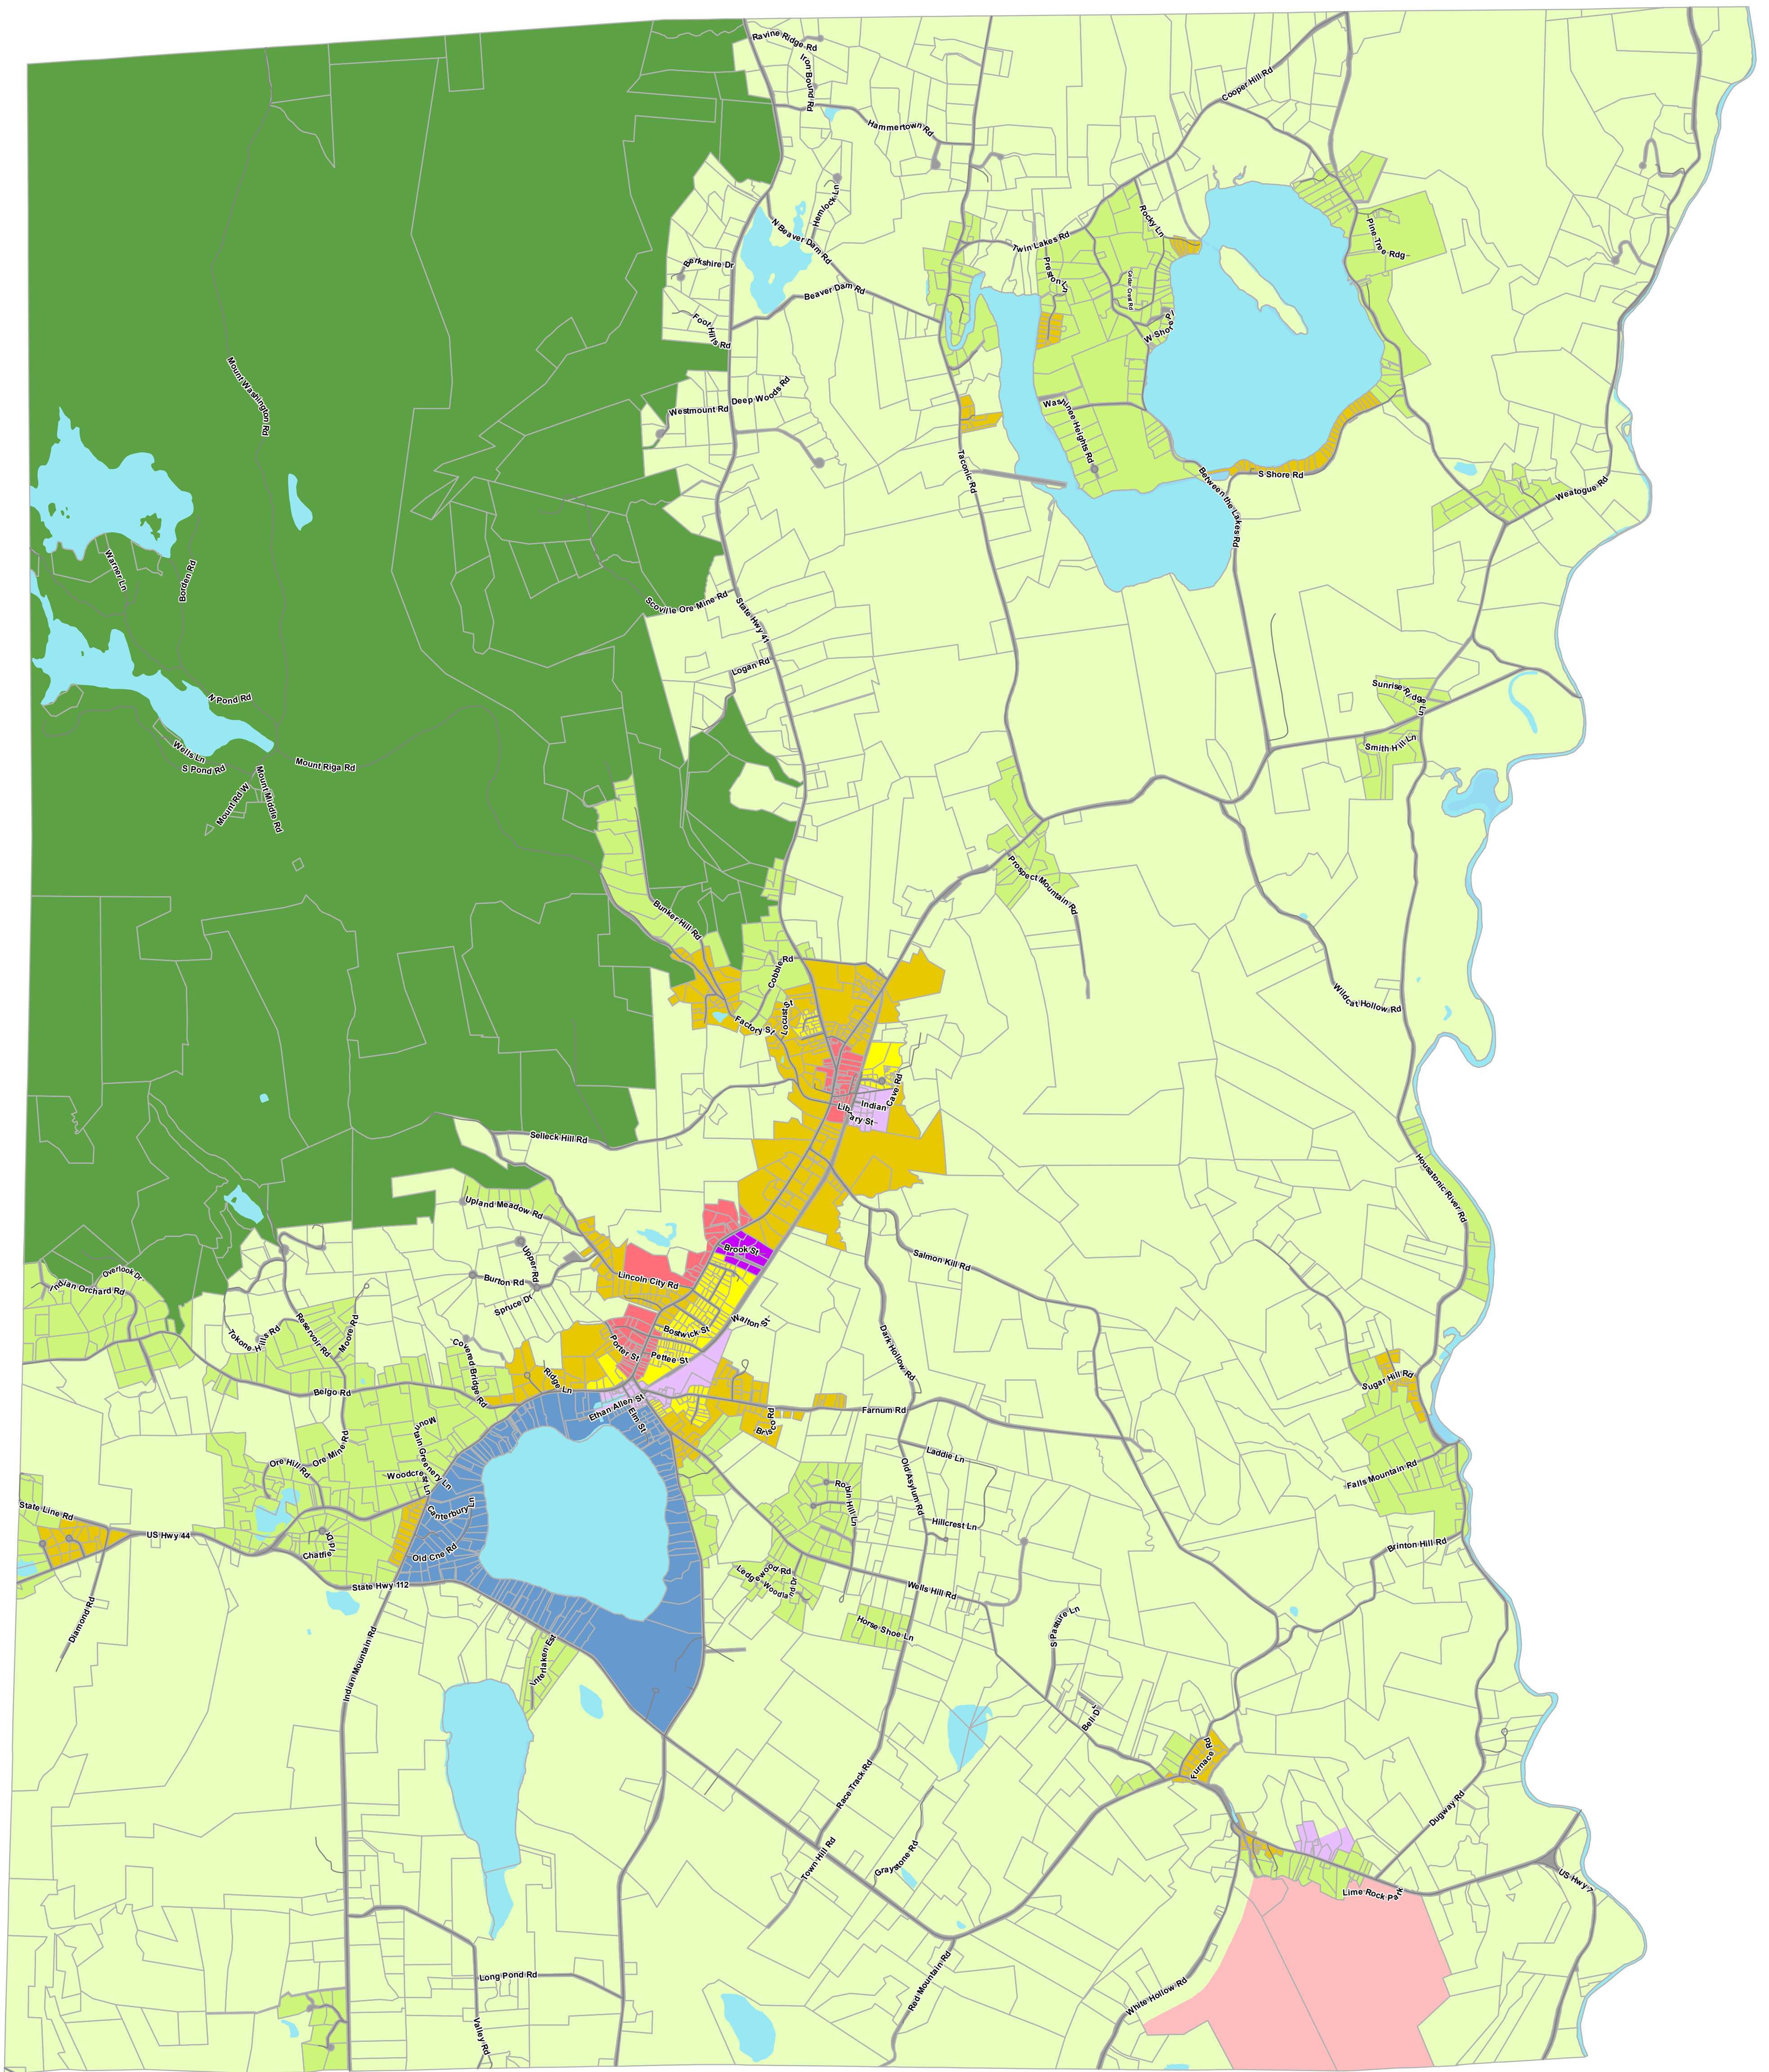

Town of Salisbury Zoning Map

Residential Zones

- LA - Lake Residential Zone
- MR - Mount Riga Zone
- RR-3 - Rural Residence 3 Zone
- RR-1 - Rural Residence 1 Zone
- R-20 - Residence 20 Zone
- R-10 - Residence 10 Zone

Commercial Zones

- C-20 - Commercial Zone
- CG-20 - General Commercial Zone
- LI-1 - Industrial 1 Zone
- RE - Rural Enterprise