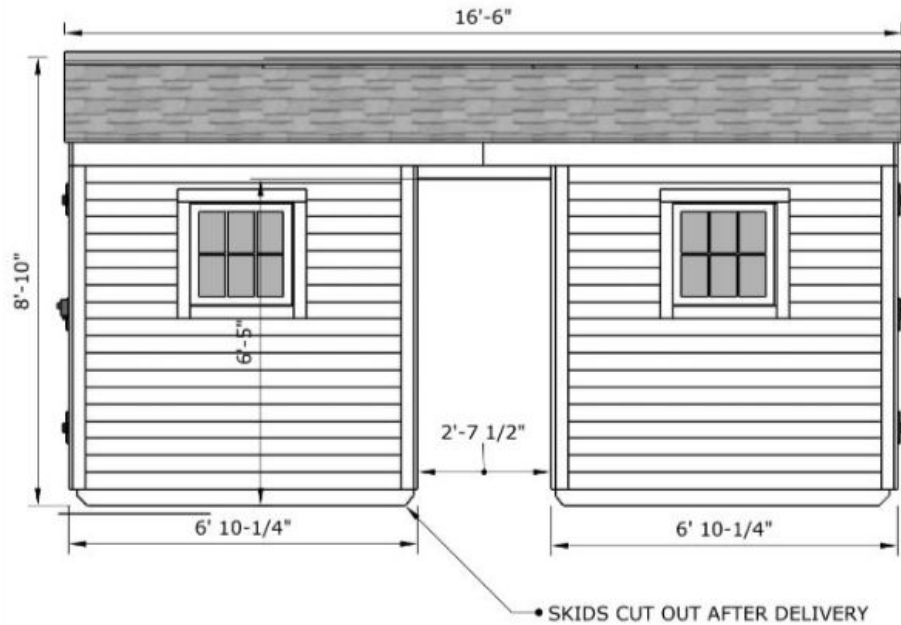

**WORKSTEAD**

**84 MAIN ST, SALISBURY, CT**

CEDAR SHED

*Design Review*

# ELEVATIONS

WEST FACADE

SOUTH FACADE