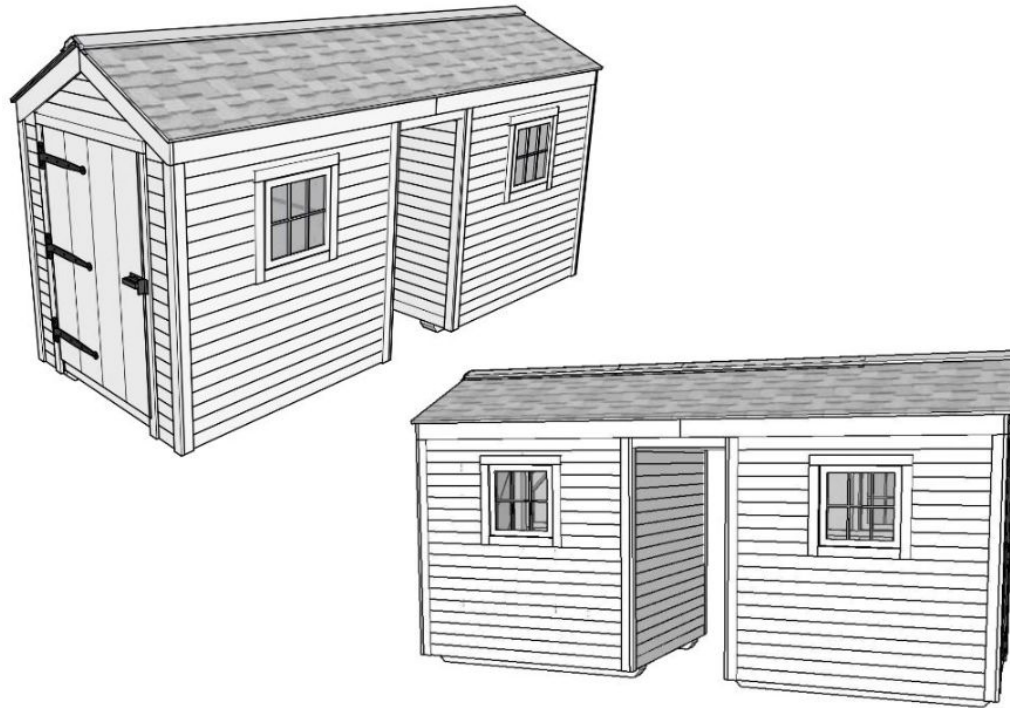

**WORKSTEAD**

**84 MAIN ST, SALISBURY, CT**

CEDAR SHED

*Design Review*

# ELEVATIONS

WEST FACADE

SOUTH FACADE

# 3D VIEWS

NORTHWEST / WEST

**WORKSTEAD**