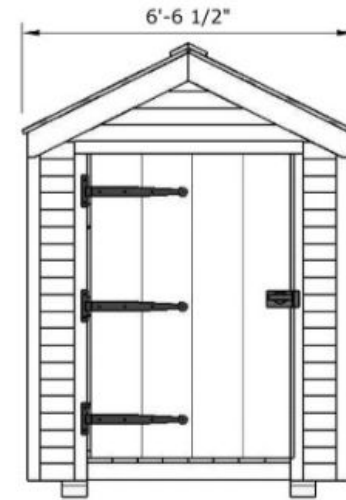

SOUTH FACADE