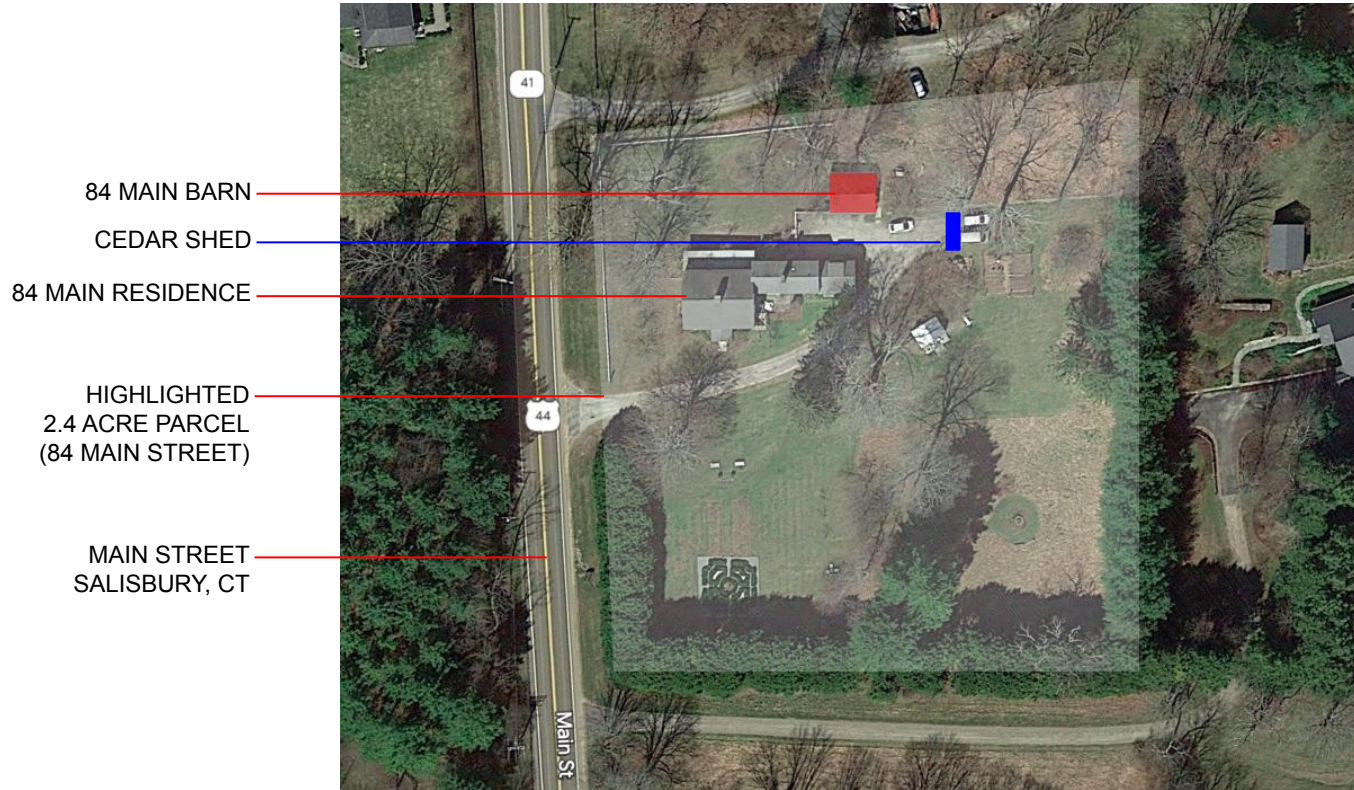

**WORKSTEAD**

**84 MAIN ST, SALISBURY, CT**

CEDAR SHED

*Design Review*

# LOCATION

# ELEVATIONS

WEST FACADE

SOUTH FACADE

# 3D VIEWS

NORTHWEST / WEST

**WORKSTEAD**